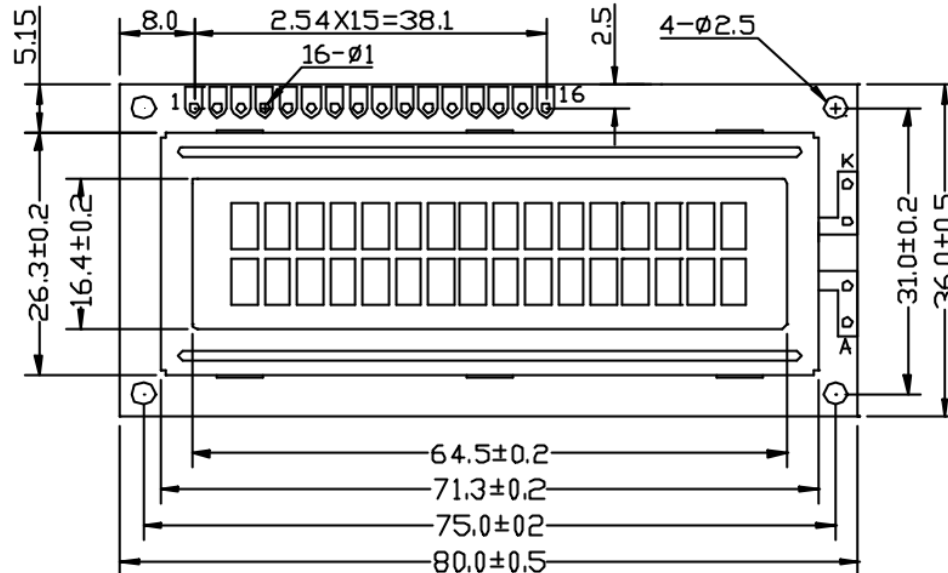

I. OVERVIEW

LDG15B is a crystal liquid display that is used for displaying letters, numerals, symbols, etc.

The **LDG15B** screen is widely used in coffee machines for displaying temperature, brewing time, and setting parameters.

II. SPECIFICATIONS

1. Display specifications

- Display mode: STN Blue
- Display color: White characters on blue background
- Viewing angle: 6H

2. Dimensions (mm)