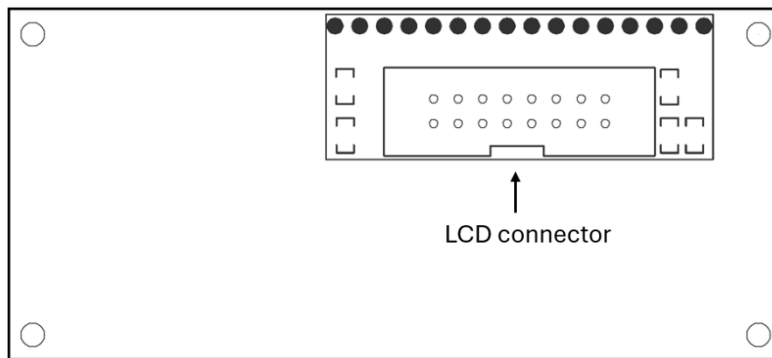

LDG15B

USER MANUAL

***** CONTENT *****

- I. OVERVIEW..... 1**
- II. SPECIFICATIONS..... 1**
 - 1. Display specifications 1
 - 2. Dimensions (mm) 1
- III. WIRING 2**

I. OVERVIEW

LDG15B is a crystal liquid display that is used for displaying letters, numerals, symbols, etc.

The **LDG15B** screen is widely used in coffee machines for displaying temperature, brewing time, and setting parameters.

II. SPECIFICATIONS

1. Display specifications

- Display mode: STN Blue
- Display color: White characters on blue background
- Viewing angle: 6H

2. Dimensions (mm)

III. WIRING

Important: Any mistake in connecting actuators will affect the normal operation of the coffee machine.

| Terminal | Description |
|---------------|---|
| LCD connector | Connect to the LCD connector of the mainboard |