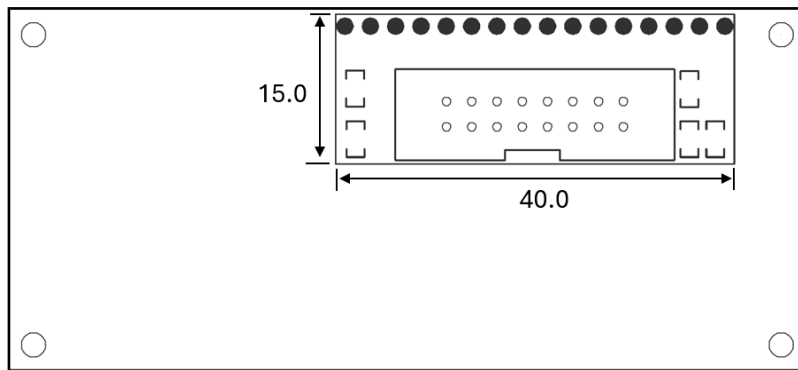

LDG15B

USER MANUAL

***** CONTENT *****

- I. OVERVIEW..... 1**
- II. SPECIFICATIONS..... 1**
 - 1. Display specifications 1
 - 2. Dimensions (mm) 1
- III. WIRING 2**

I. OVERVIEW

LDG15B is a crystal liquid display that is used for displaying letters, numerals, symbols, etc.

The **LDG15B** screen is widely used in coffee machines for displaying temperature, brewing time, and setting parameters.

II. SPECIFICATIONS

1. Display specifications

- Display mode: STN Blue
- Display color: White characters on blue background
- Viewing angle: 6H

2. Dimensions (mm)

III. WIRING

Important: Any mistake in connecting actuators will affect the normal operation of the coffee machine.

| Terminal | Description |
|---------------|---|
| LCD connector | Connect to the LCD connector of the mainboard |